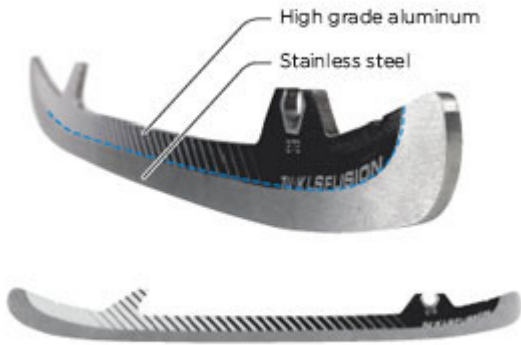

## ANAFORM FIT

Anatomically correct ALIVE Composite upper and insole provide a more comfortable fit and more responsive skate. Through anatomical thermoforming, the skate is heated so it can be formed around the ankle and heel, giving a true 360 degree custom fit for any foot shape - and a real performance advantage on the ice.

## REFLEX TONGUE

State-of-the-art tongue design enhances custom fit like never before. ALIVE composite inserts let players customize the flex and performance of the tongue for multiple levels of personalization. ALIVE inserts act like a springboard: As you flex forward, the skate responds and lets you spring back. Customized fit for three levels of stiffness- Mid, Stiff, X-Stiff - and a SUPREME playing experience.